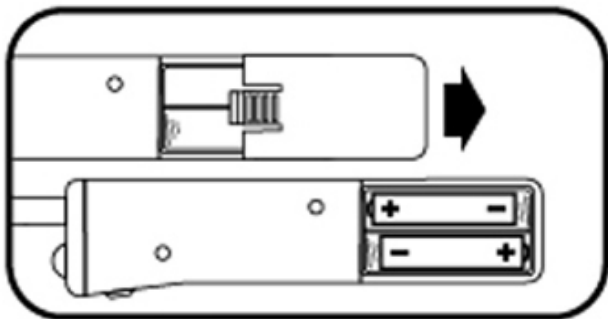

OPERATING INSTRUCTIONS FOR RF-63 MOTORIZED ROBO BASKET

Installing Batteries:

1. Remove battery door cover.
2. Insert 2 "AA" batteries as shown. (Long lasting alkaline batteries are recommended)
3. Replace battery door cover.

Turning ON/OFF

1. Slide power switch to first location to activate rotation.
2. Slide power switch to farthest location to turn on the light. (To save on battery consumption, do not leave light on during entire cooking time.)

Extending/Retracting:

Pull end of cage out gently until it reaches the full-extended length. Do not apply extra force in pulling as this may damage the internal gearing.

Cleaning:

1. Roasting basket can be removed for easier cleaning.
2. Grip the rod firmly when unscrewing and tightening the fork so as not to damage the gears when turning.